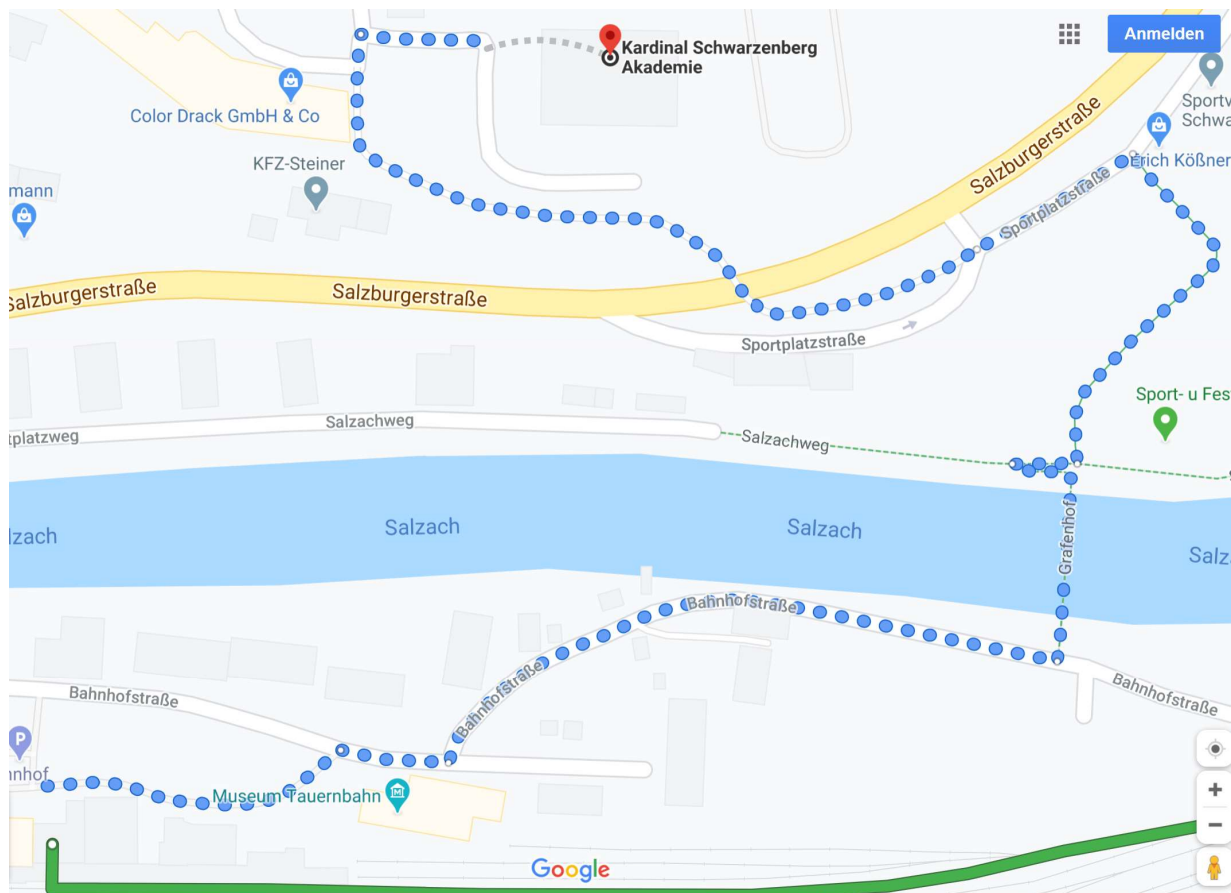

GUESTHOUSE

Salzburger Studentenwerk

Klinikum Schwarzach

Baderstraße 10a
5620 Schwarzach im Pongau
Tel.: +43 / 6415 7101-2723

Arrival:

Monday - Friday:
08.00 a.m. - 04.00 p.m.

Saturday – Sunday:
By appointment only

**Please always fix an
appointment for the check-in
via telephone in advance.**

Arrival from Salzburg main station via public transport:

Enter: S-Bahn S3 direction Schwarzach – St. Veit,
REX direction Saalfelden or
EC direction Klagenfurt

Exit: Schwarzach – St. Veit Bahnhof

Walking time approx. 11 minutes.

Quelle: google maps